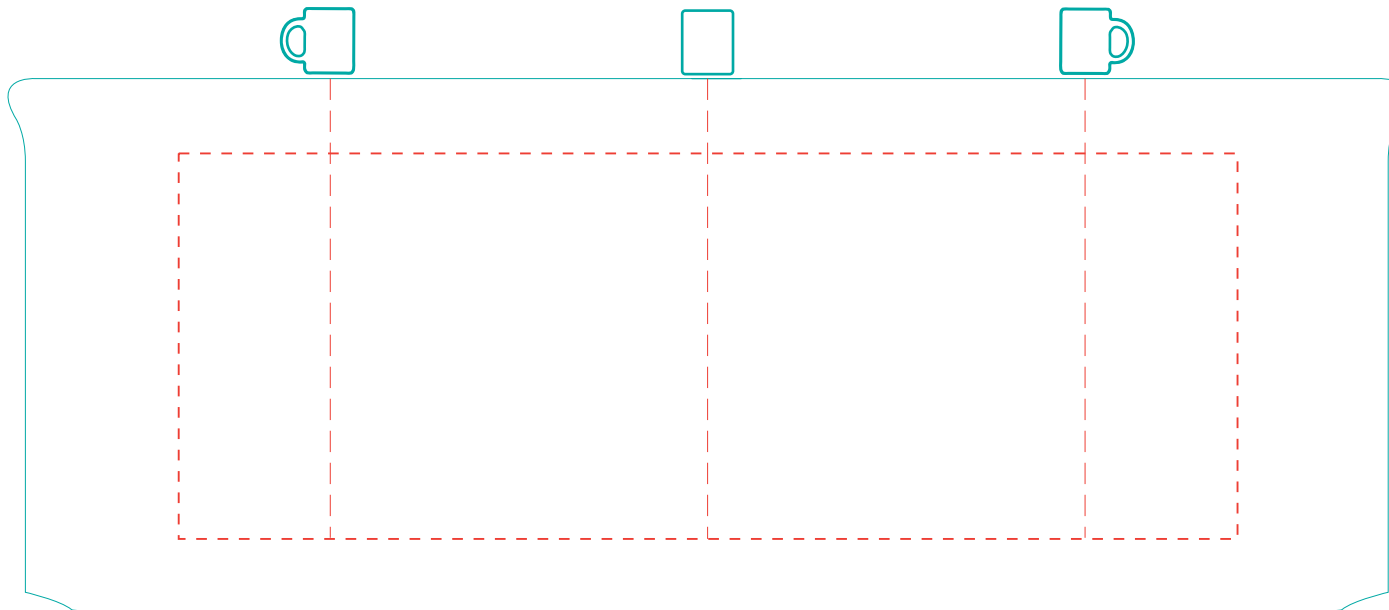

Boot white

A 0093

* ceramics * 0,20 l * 110 mm \updownarrow * \varnothing 60 mm

Direct Print

--- printing area: length 140 mm, height 50 mm

— overall dimension of the mug