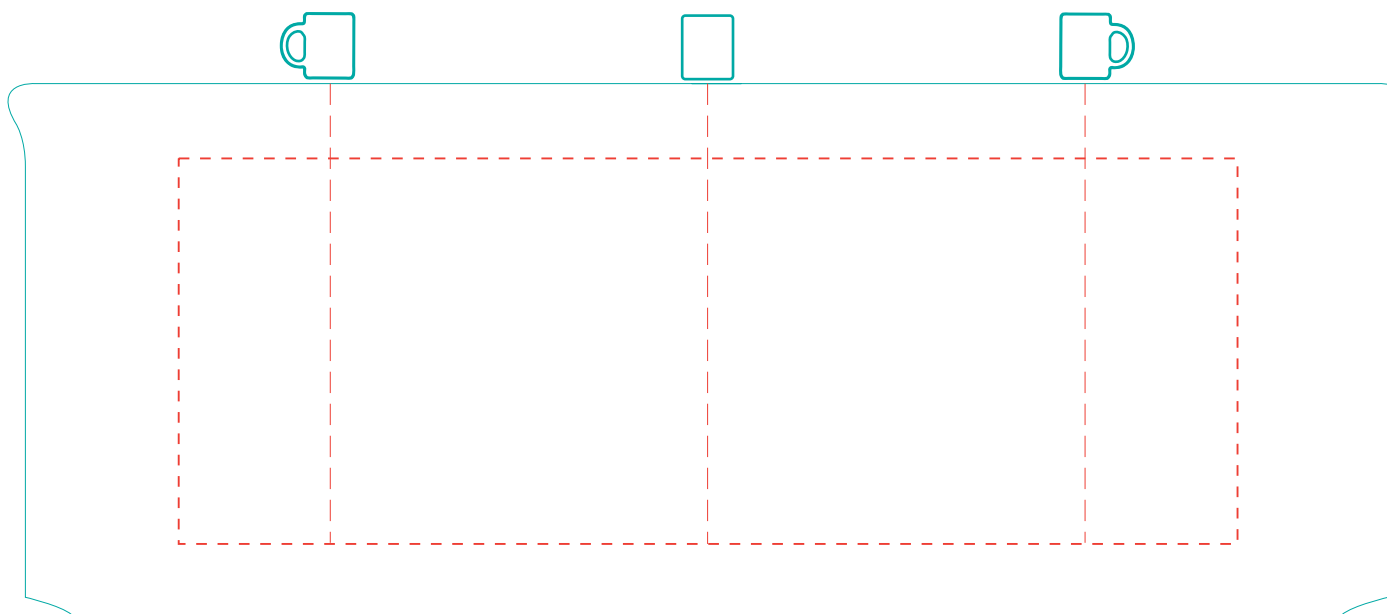

Boot white

A 0093

* ceramics * 0,20 l * 110 mm \updownarrow * \varnothing 60 mm

Direct Print

--- printing area: length 140 mm, height 50 mm

— overall dimension of the mug