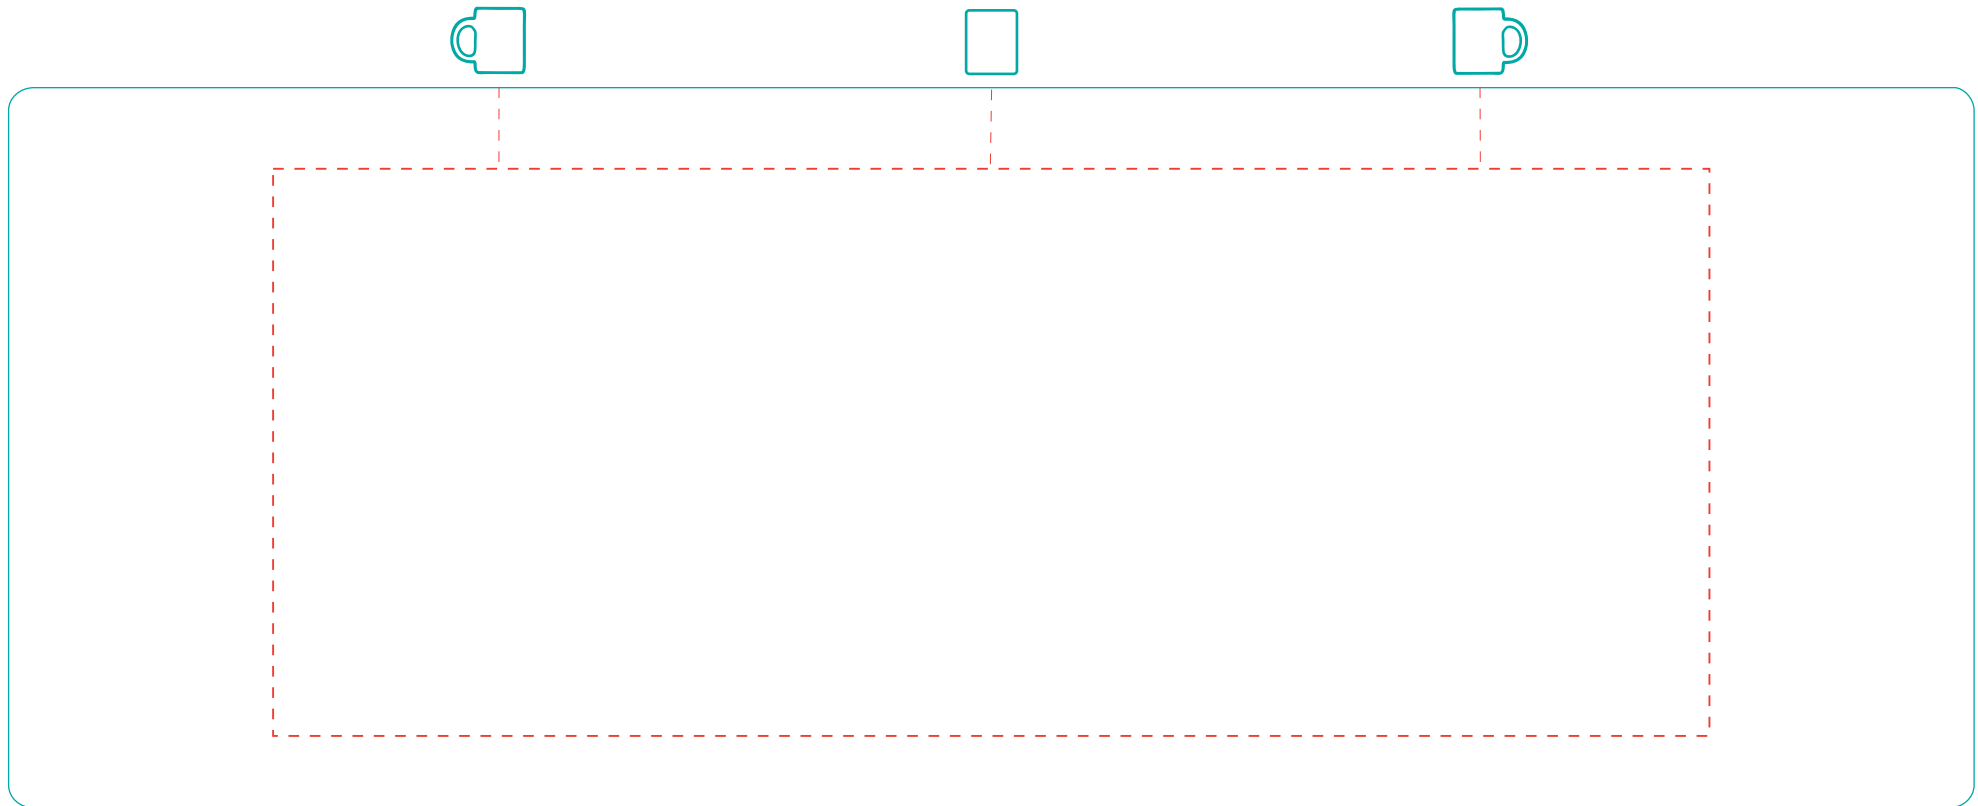

# Carina

Direct Print

A 2511

\* ceramics \* 0,30 l \* 95 mm  $\updownarrow$  \*  $\varnothing$  80 mm

--- printing area: length 190 mm, height 75 mm

— overall dimension of the mug