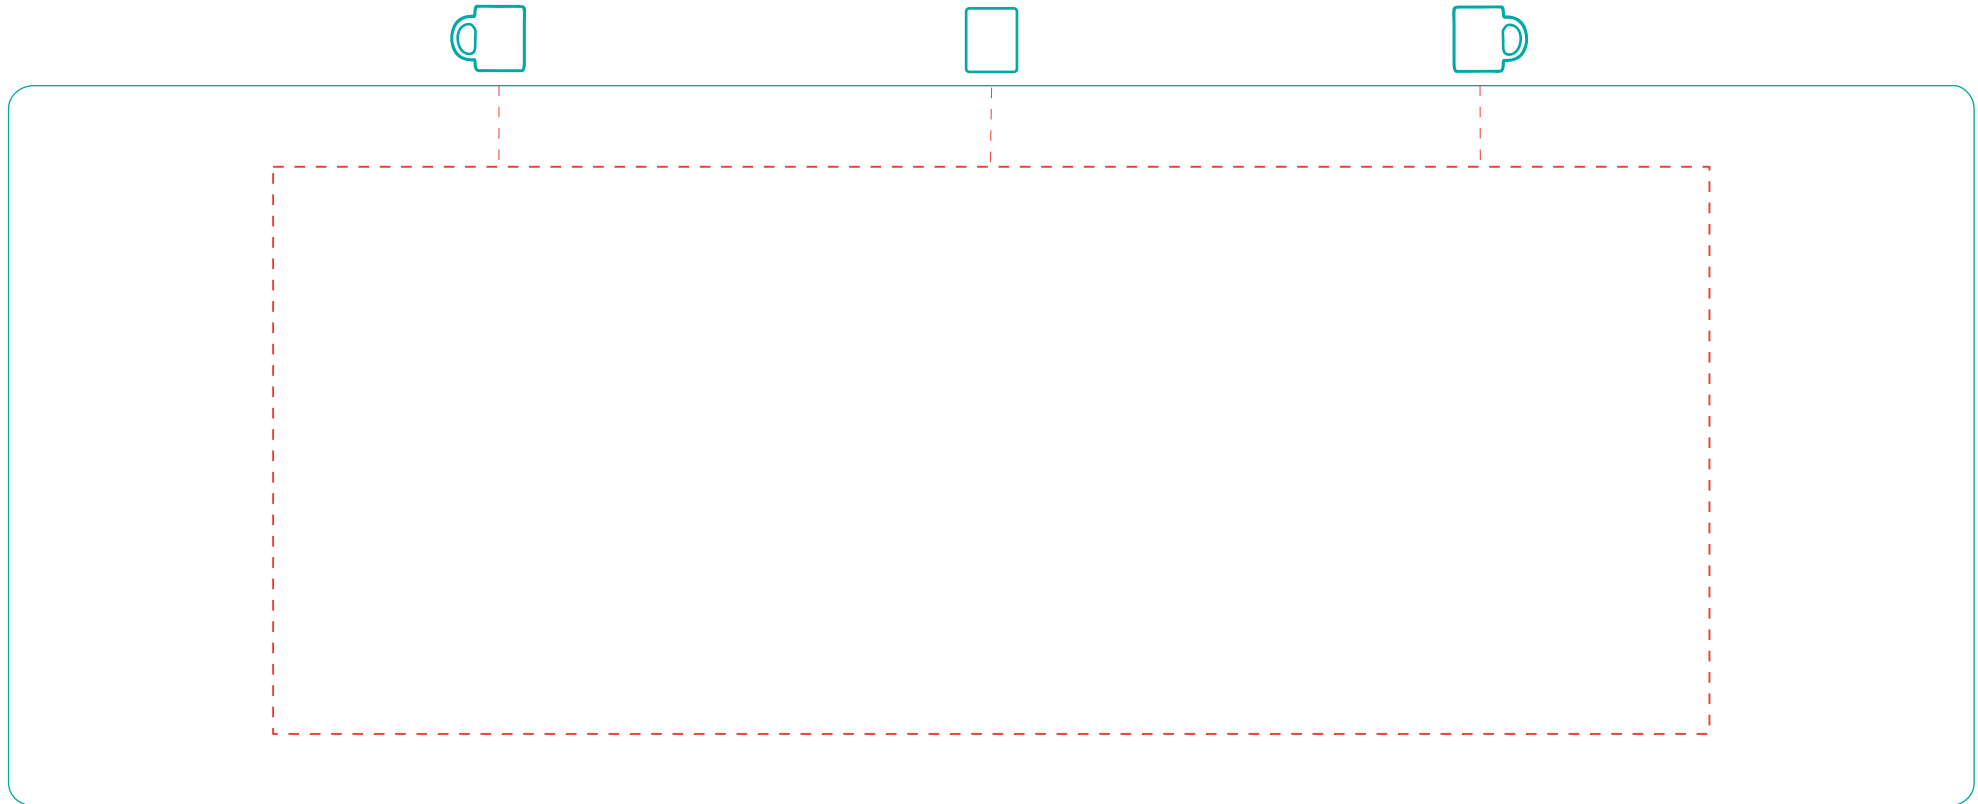

Carina

Direct Print

A 0077

* ceramics * 0,30 l * 95 mm \updownarrow * \varnothing 80 mm

--- printing area: length 190 mm, height 75 mm

— overall dimension of the mug