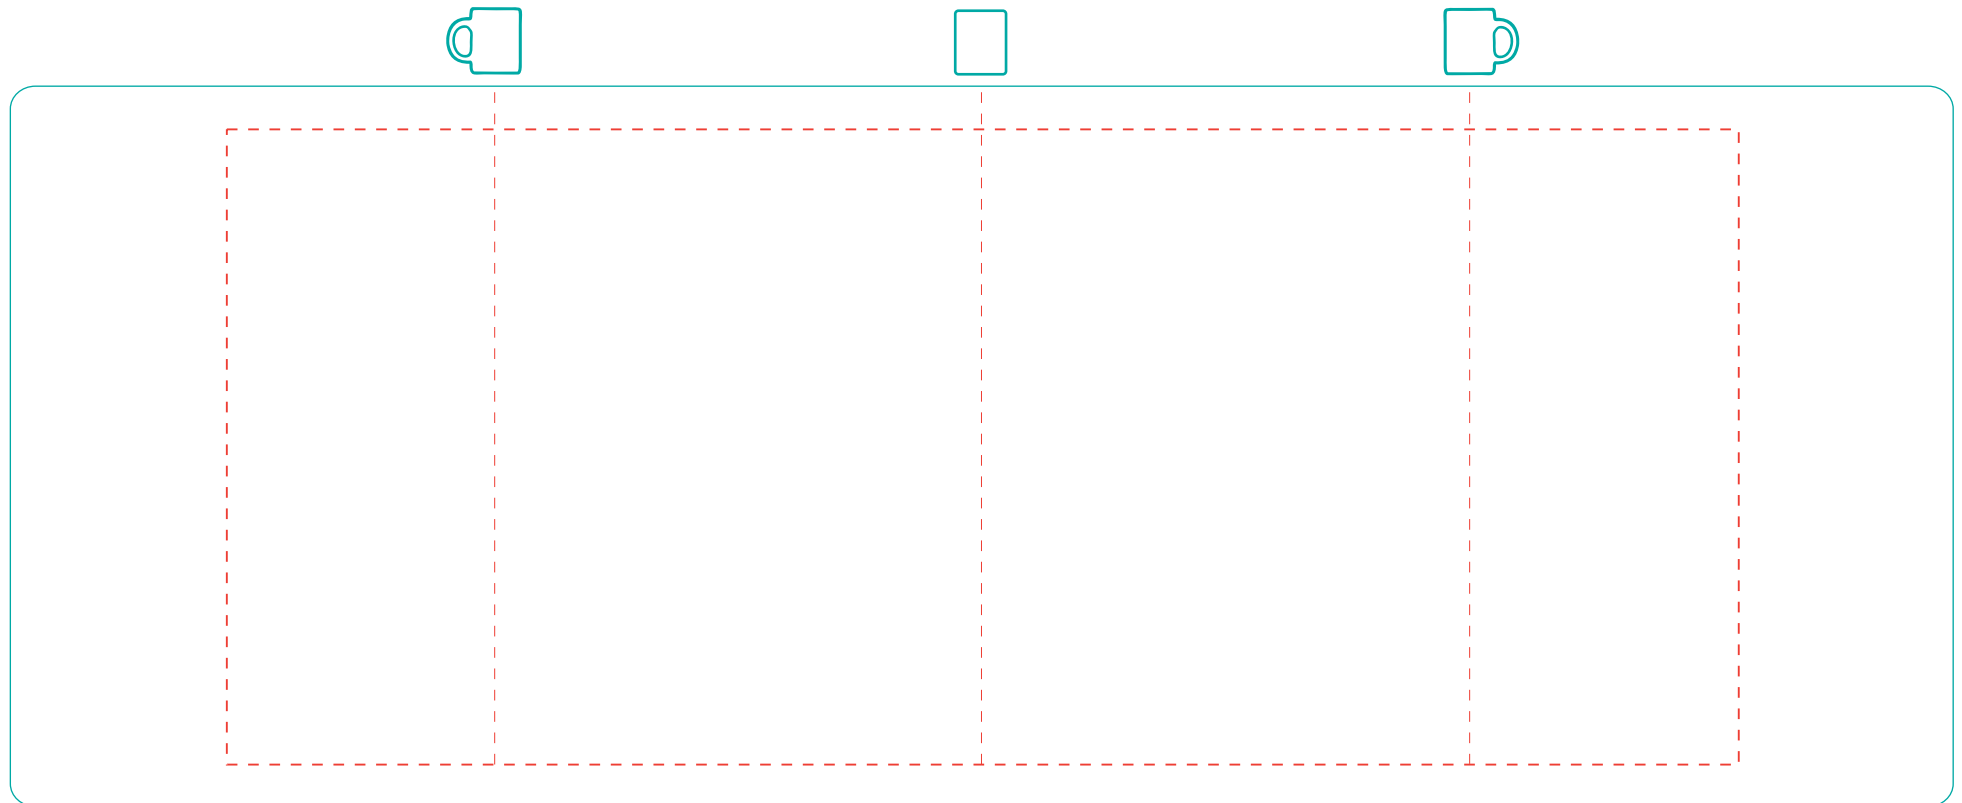

# Carmen

Transfer Print

A 2022

\* porcelain \* 0,30 l \* 95 mm  $\updownarrow$  \*  $\varnothing$  80 mm

--- printing area: length 200 mm, height 84 mm

— overall dimension of the mug