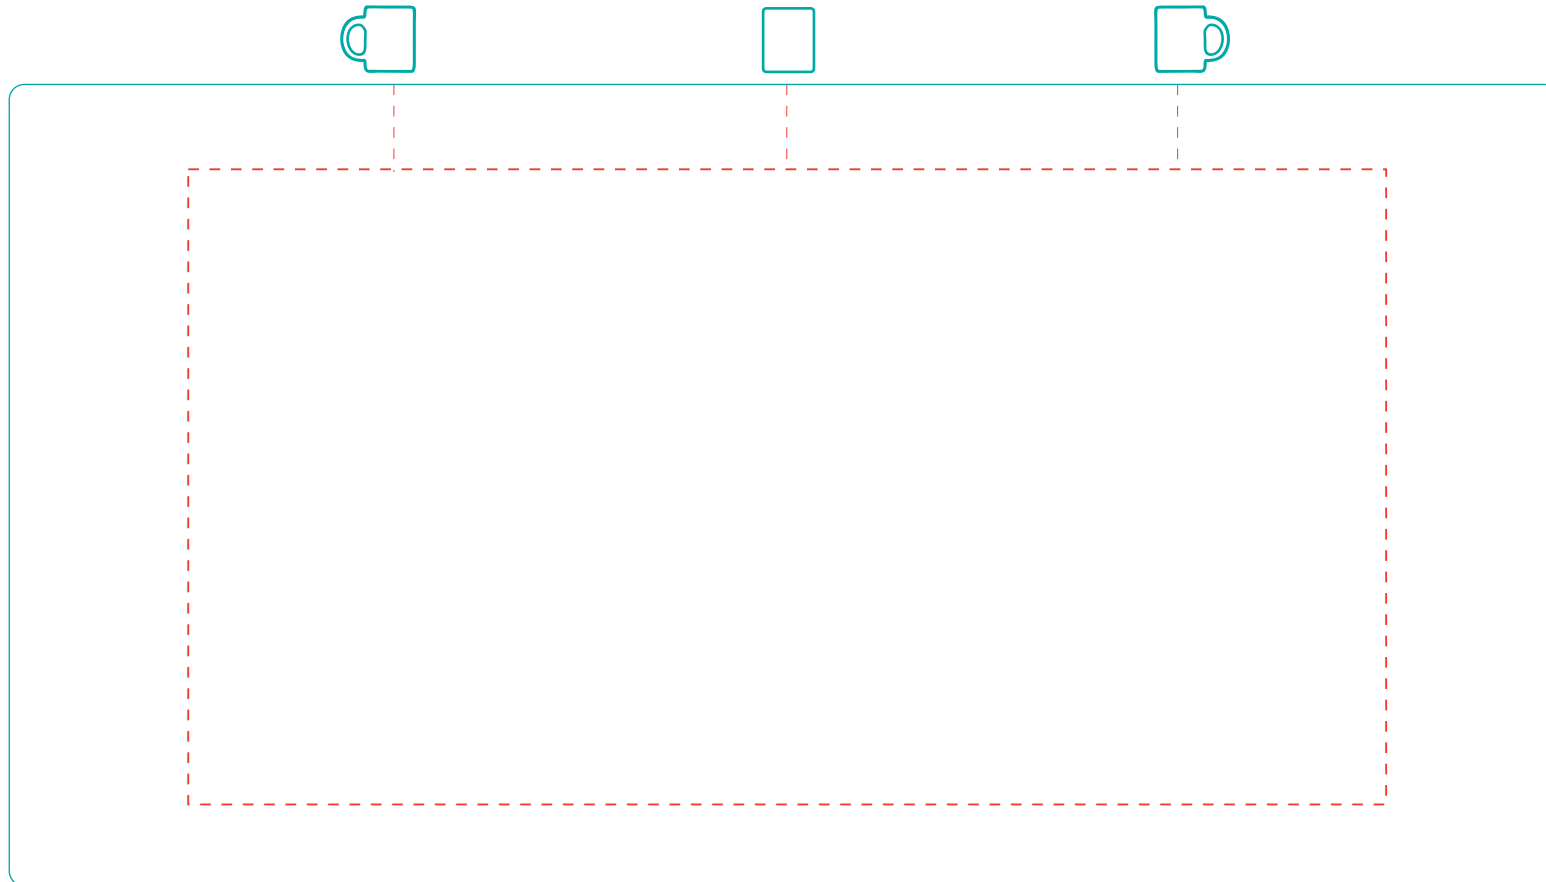

# Celine

Direct Print

A 2005

\* porcelain \* 0,30 l \* 105 mm ↑ \* Ø 70 mm

--- printing area: length 159 mm, height 84 mm

— overall dimension of the mug