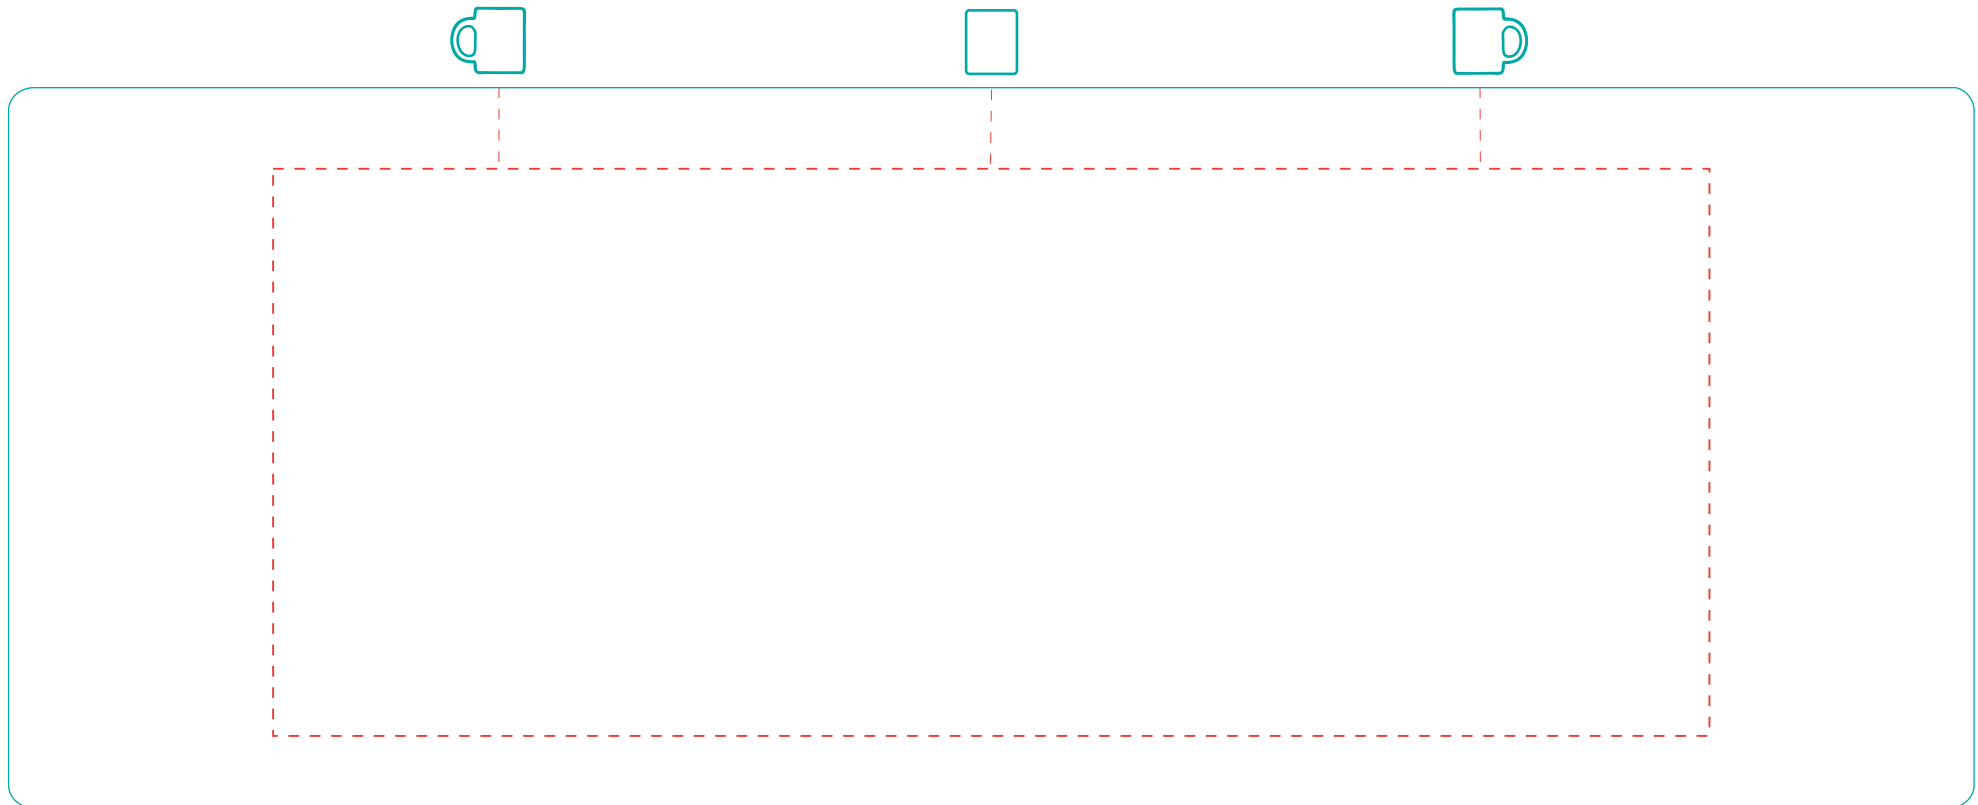

Darina bordeaux

Direct Print

A 2502

* ceramics * 0,30 l * 95 mm \updownarrow * \varnothing 80 mm

--- printing area: length 190 mm, height 75 mm

— overall dimension of the mug