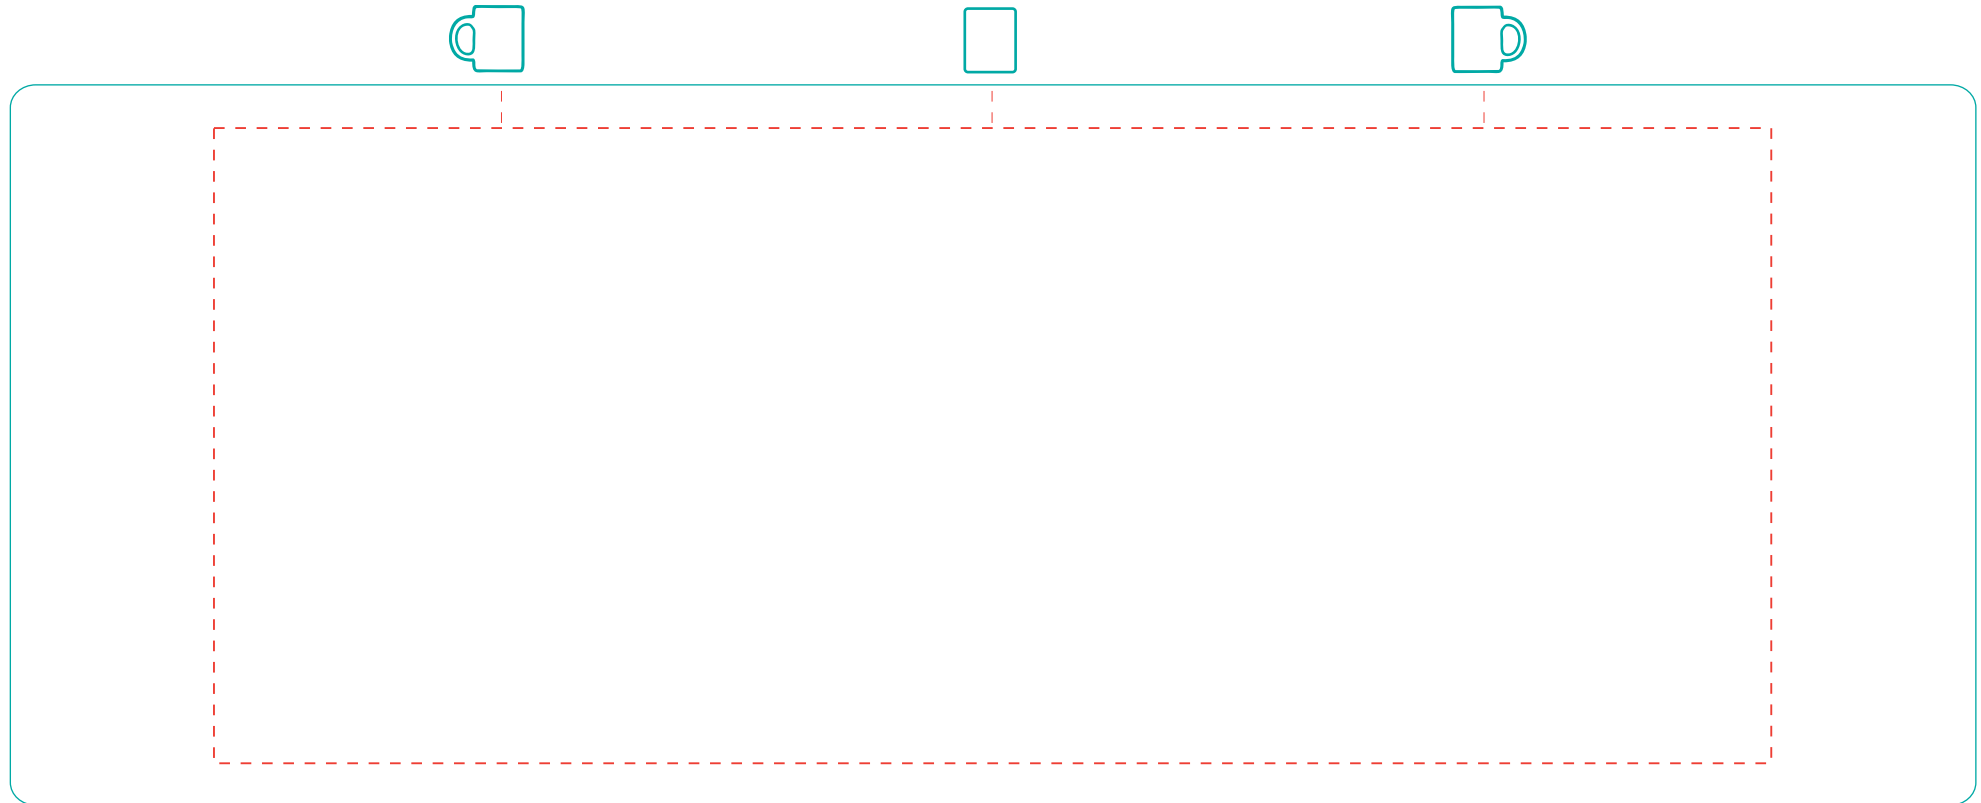

# Darina tannengrün

A 2503

\* ceramics \* 0,30 l \* 95 mm  $\updownarrow$  \*  $\varnothing$  80 mm

Transfer print

--- printing area: length 206 mm, height 84 mm

— overall dimension of the mug