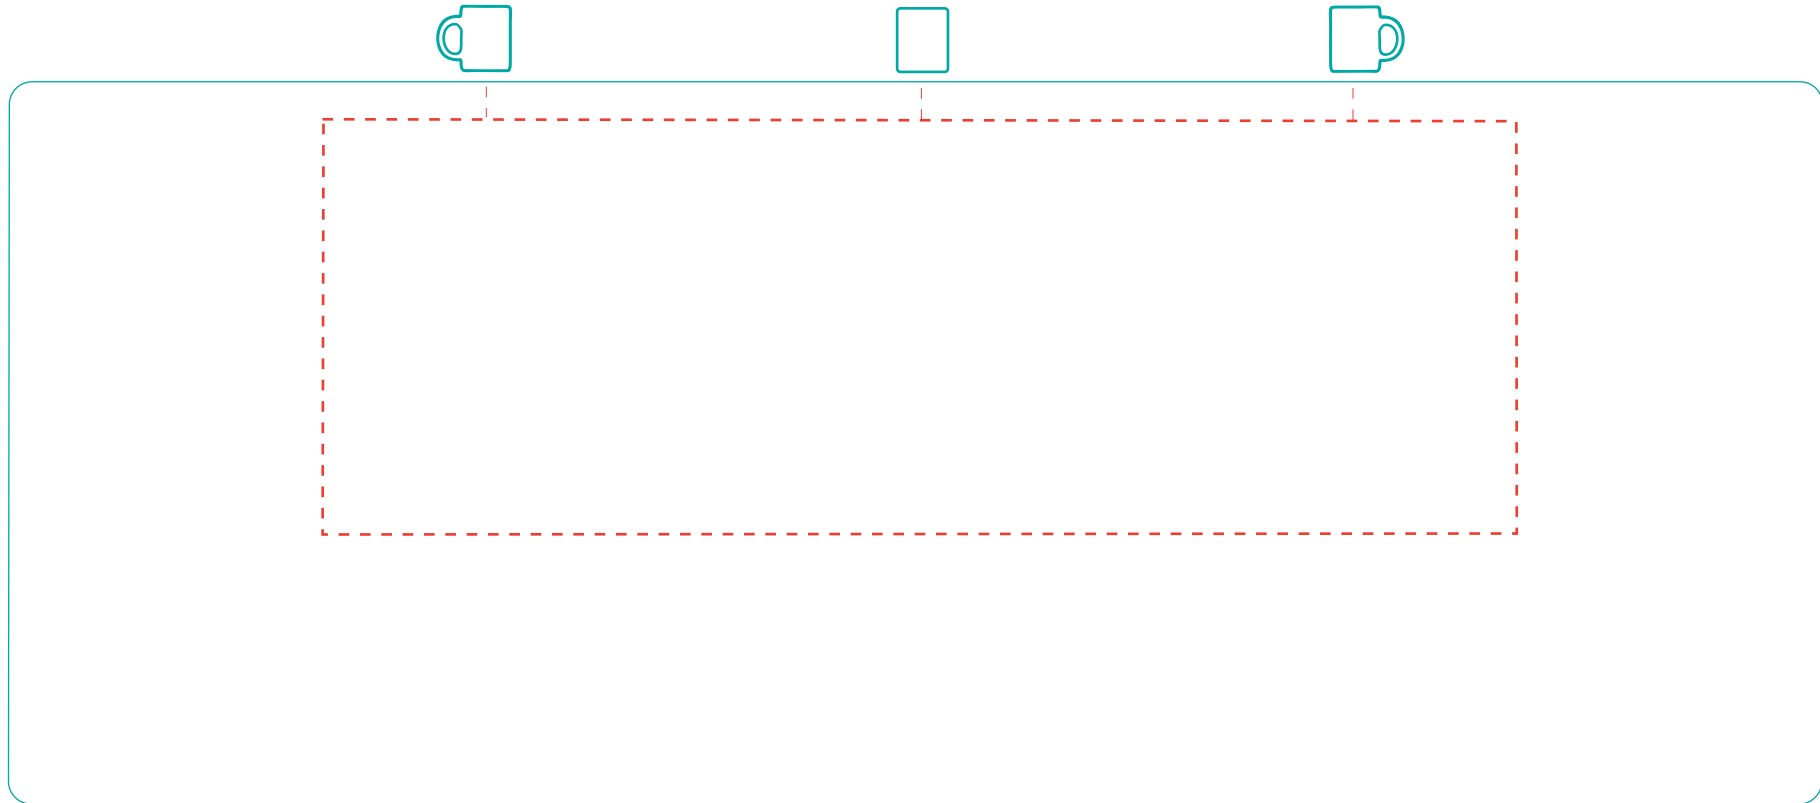

# Elektra

Direct Print

A 0005

\* ceramics \* 0,25 l \* 100 mm  $\updownarrow$  \*  $\varnothing$  78 mm

--- printing area: length 158 mm, height 55 mm

— overall dimension of the mug