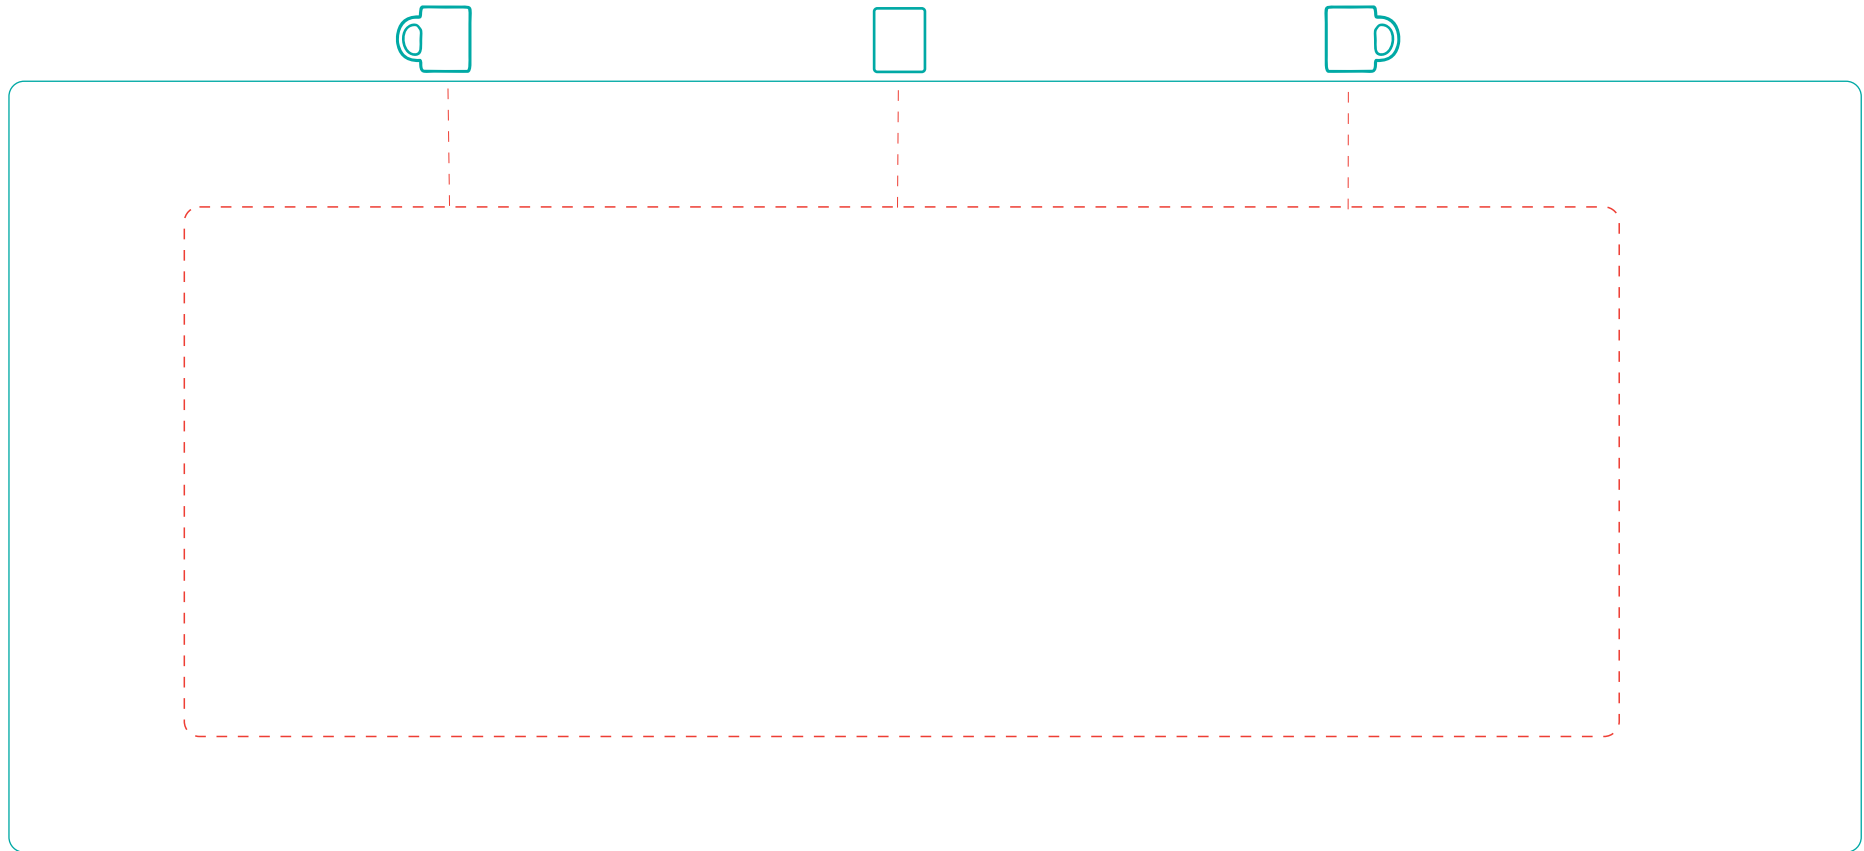

# Elsendorf

Direct Print

A 2522

\* stoneware \* 0,25 l \* 100 mm  $\updownarrow$  \*  $\varnothing$  80 mm

--- printing area: length 190 mm, height 70 mm

— overall dimension of the mug