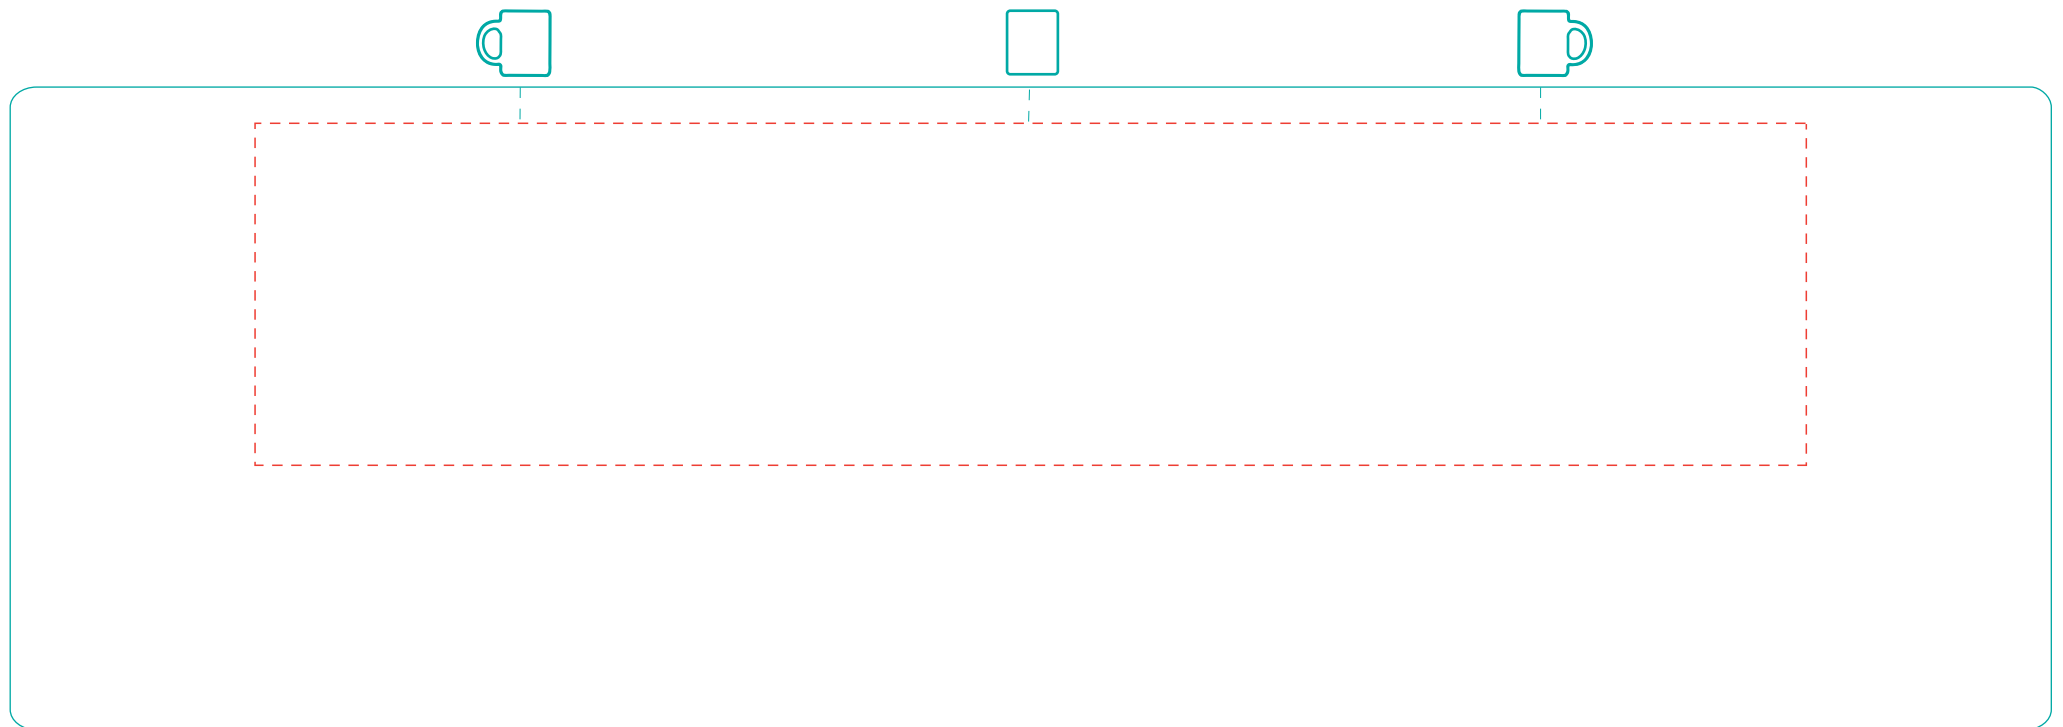

Emilia

A3011

* ceramics * 0,25 l * 85 mm \updownarrow * \varnothing 90 mm

Direct Print

--- printing area: length 205 mm, height 45 mm

— overall dimension of the mug