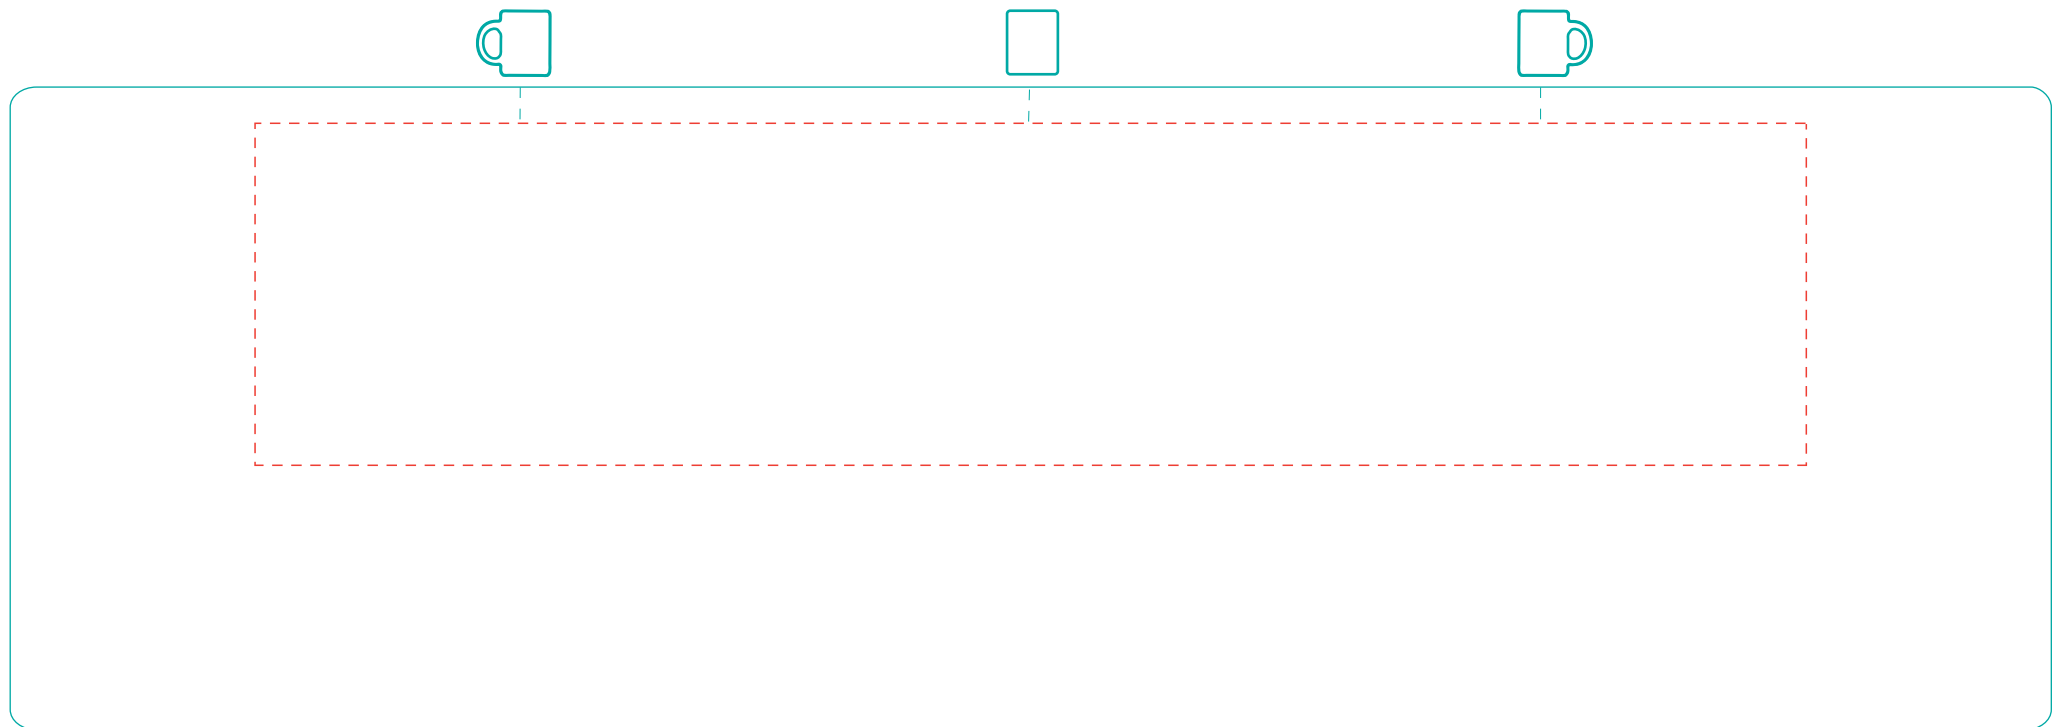

Emilia

A3010

* ceramics * 0,25 l * 85 mm \updownarrow * \varnothing 90 mm

Direct Print

--- printing area: length 205 mm, height 45 mm

— overall dimension of the mug