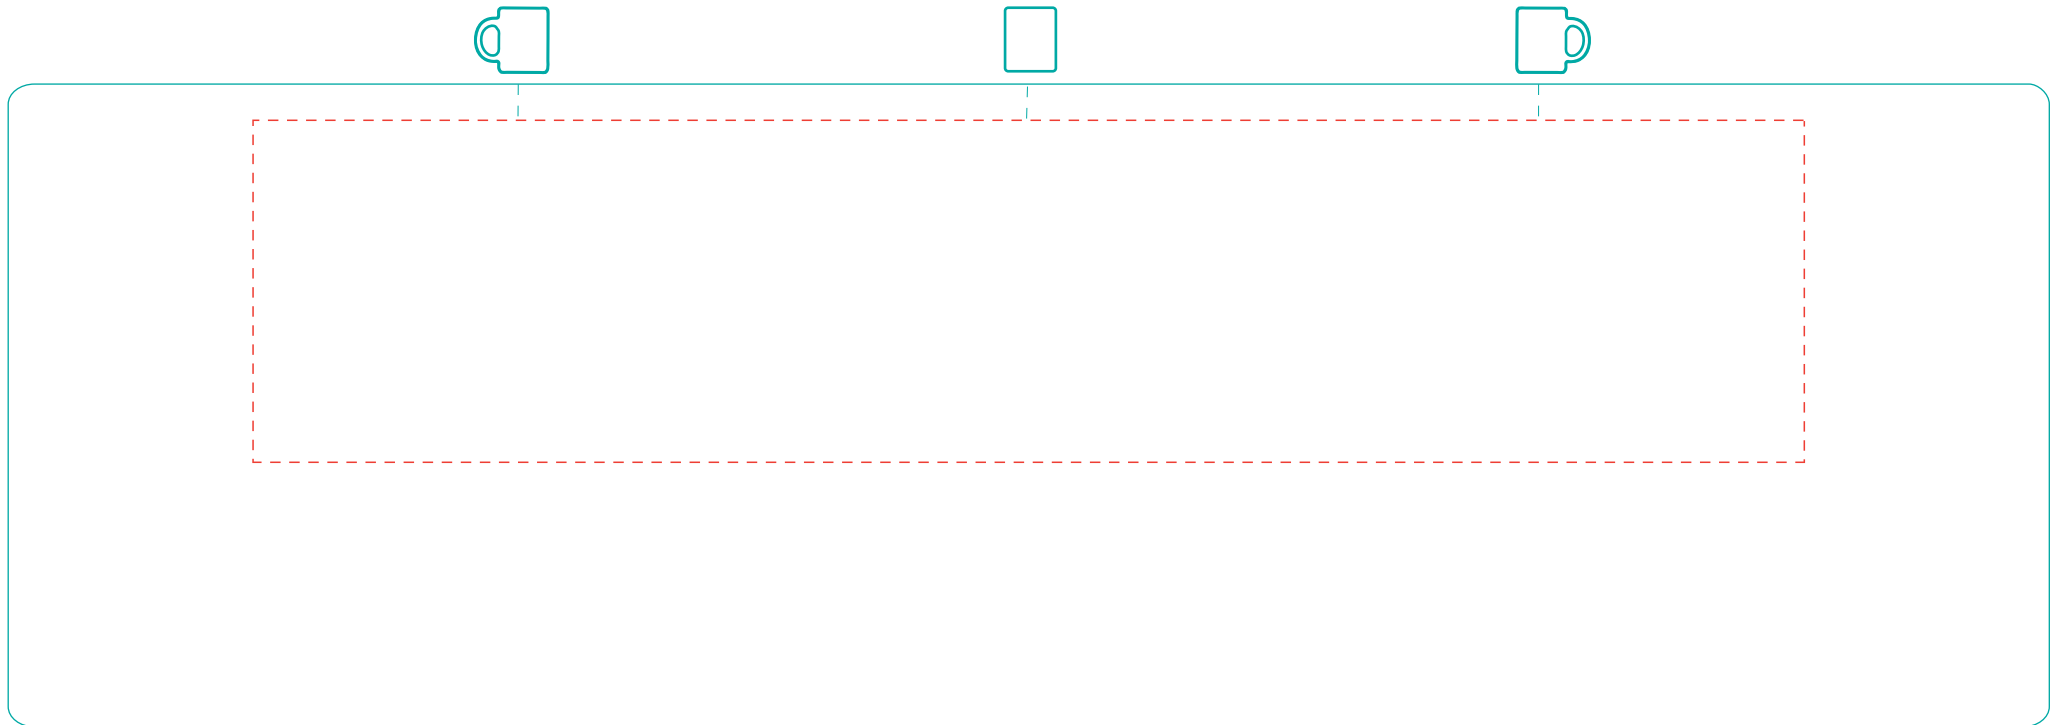

# Emilia

Direct Print

A 2177

\* ceramics \* 0,25 l \* 85 mm  $\updownarrow$  \*  $\varnothing$  90 mm

--- printing area: length 205 mm, height 45 mm

— overall dimension of the mug