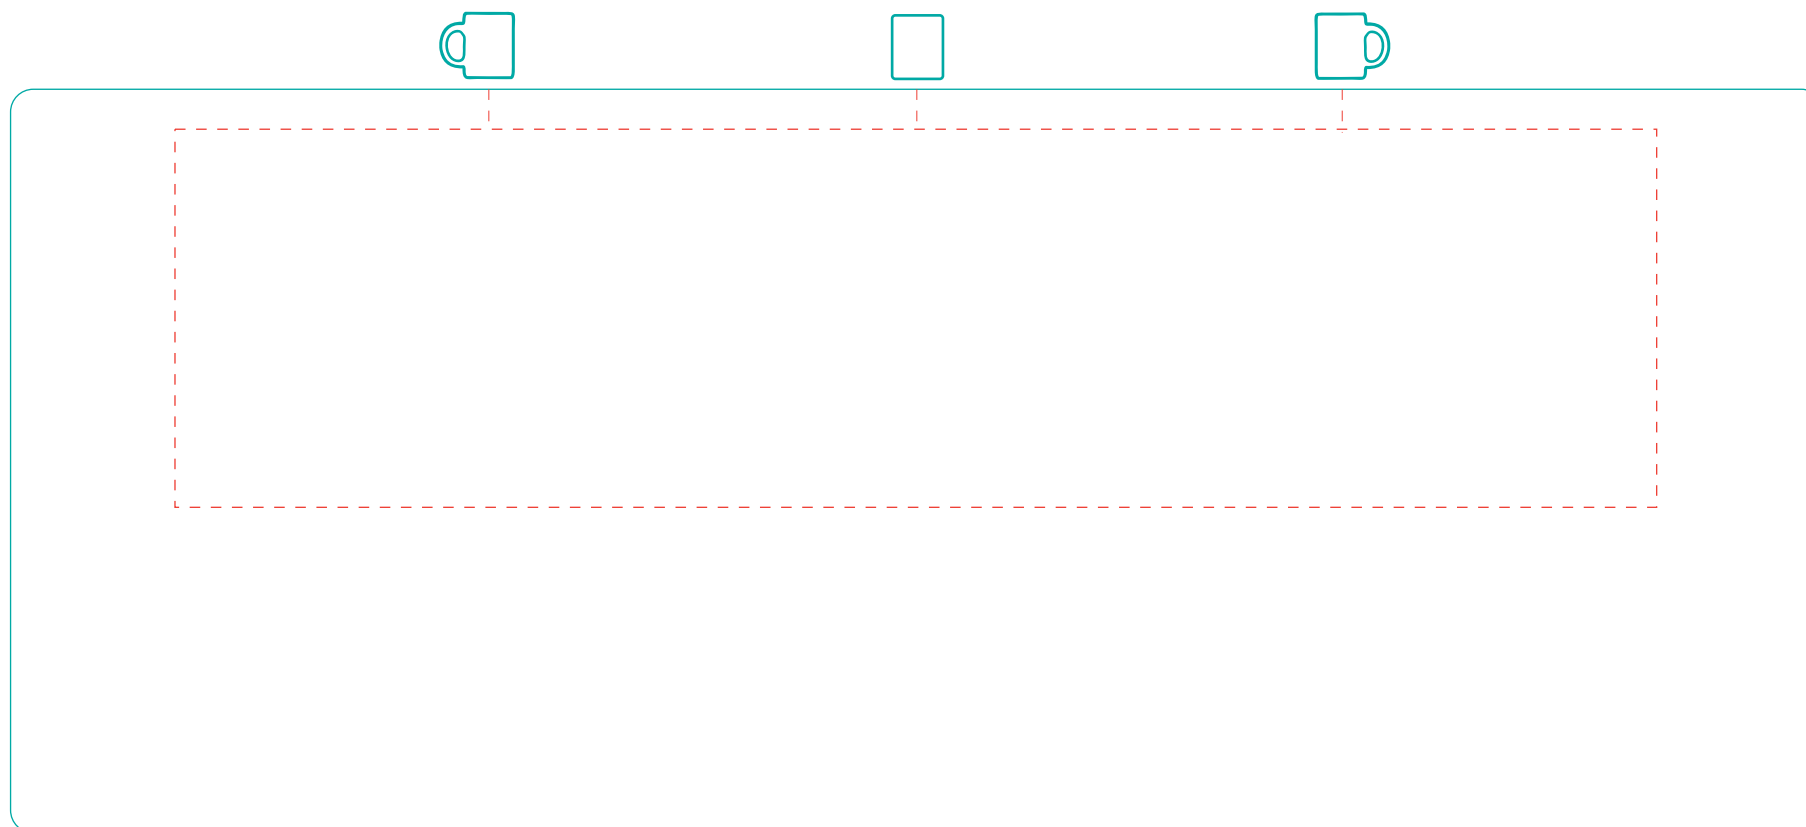

## A 3017

\* ceramics \* 0,25 l \* 100 mm  $\updownarrow$  \*  $\varnothing$  78 mm

### Transfer print

--- printing area: length 196 mm, height 50 mm

— overall dimension of the mug