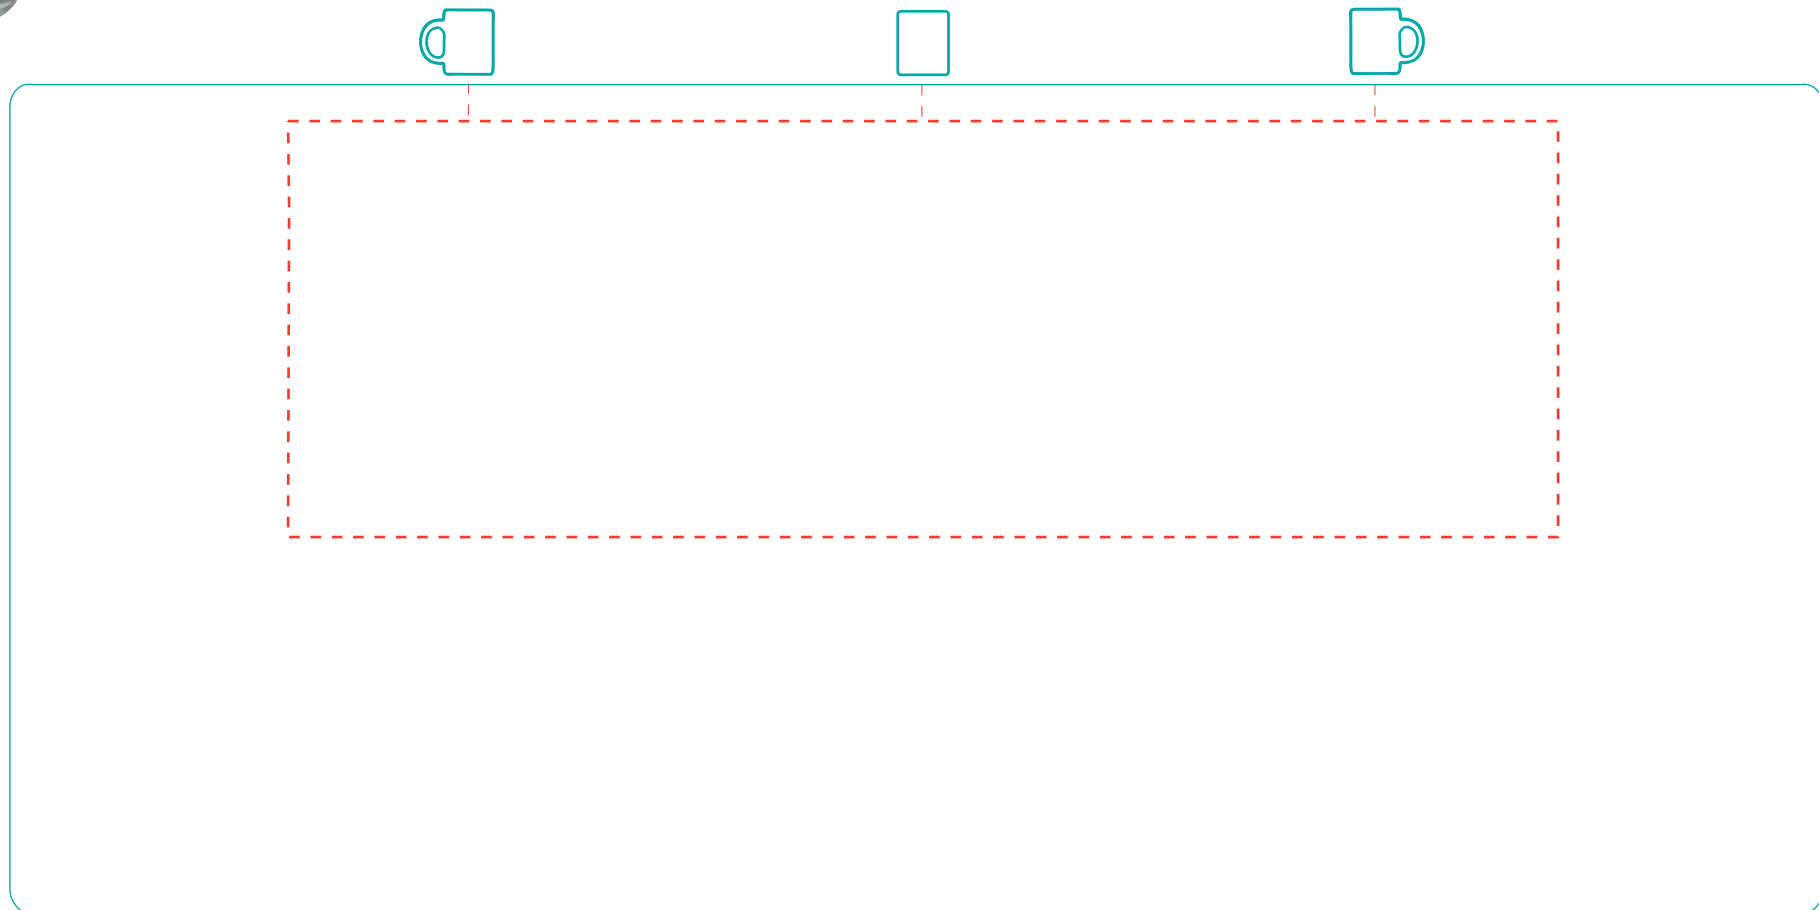

Glass Lisa

Direct Print

A 0013

* glass * 0,25 l * 110 mm \updownarrow * \varnothing 75 mm

--- printing area: length 168 mm, height 55 mm

— overall dimension of the glass