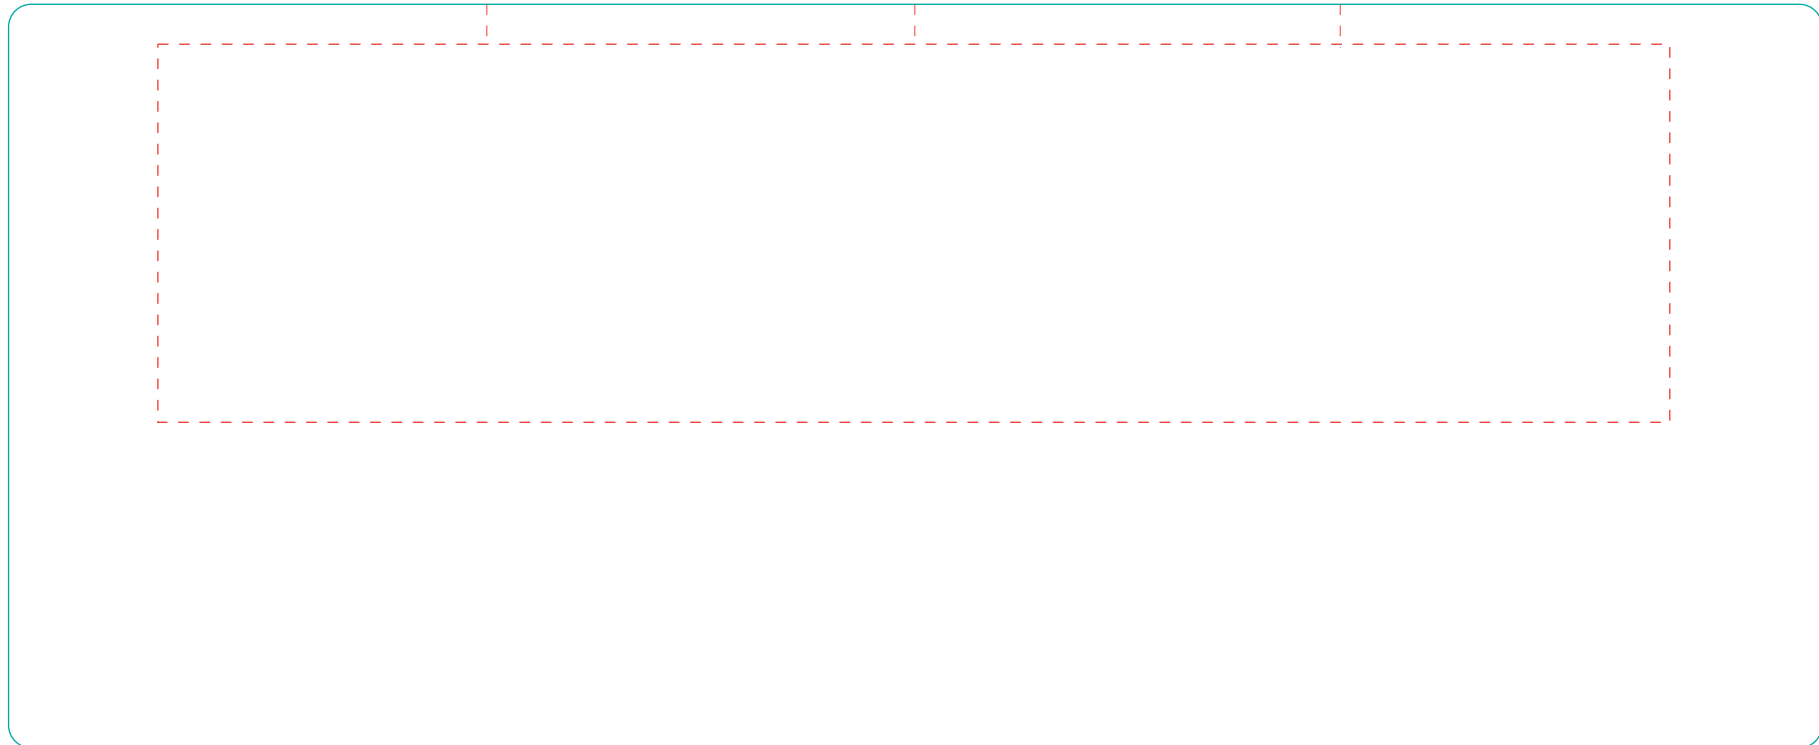

# Iris

A 0117

\* ceramics \* 0,25 l \* 100 mm  $\updownarrow$  \*  $\varnothing$  78 mm

Direct Print

--- printing area: length 158 mm, height 55mm

— overall dimension of the mug