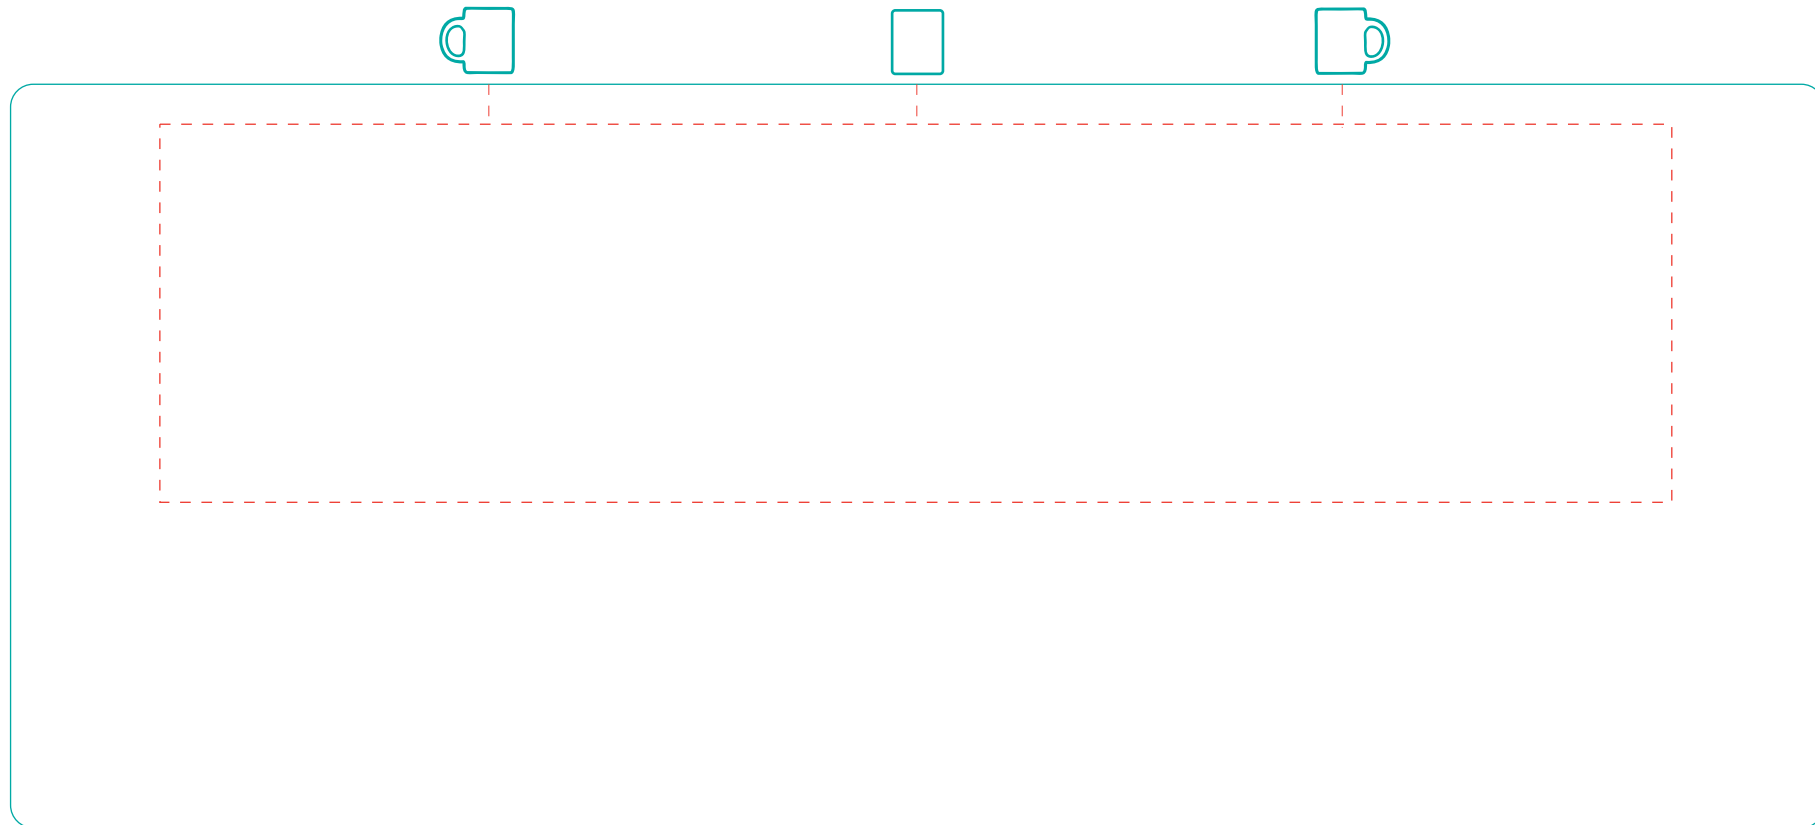

Jasmin

A 3018

* ceramics * 0,25 l * 100 mm \updownarrow * \varnothing 78 mm

Direct Print

--- printing area: length 158 mm, height 55mm

— overall dimension of the mug