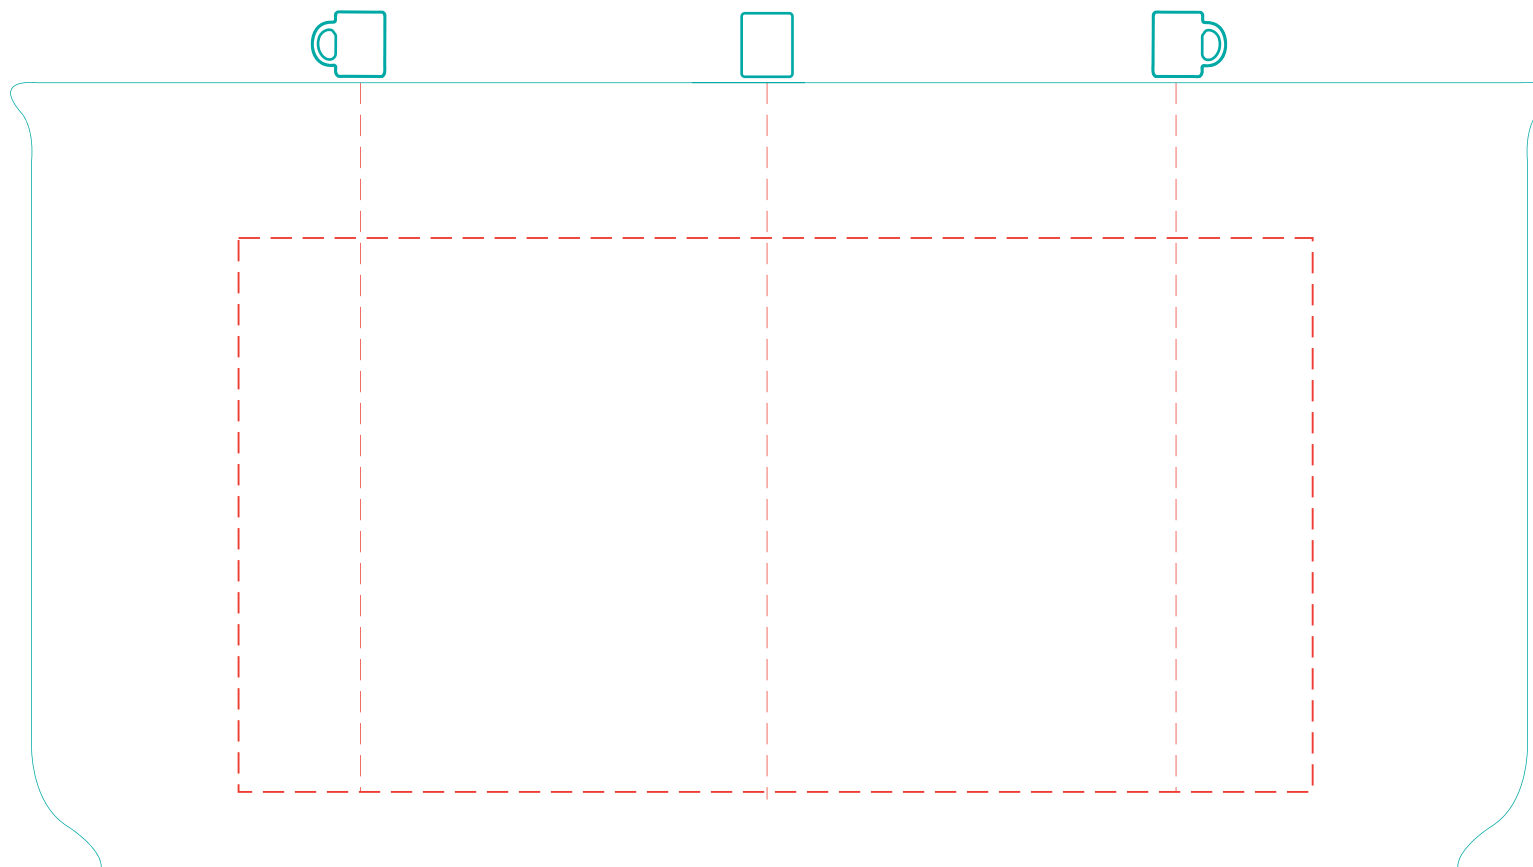

Julia

A 2516

ceramics * 0,20 l * 105 mm \updownarrow * \varnothing 68 mm

Direct Print

--- printing area: length 142 mm, height 73 mm

— overall dimension of the mug