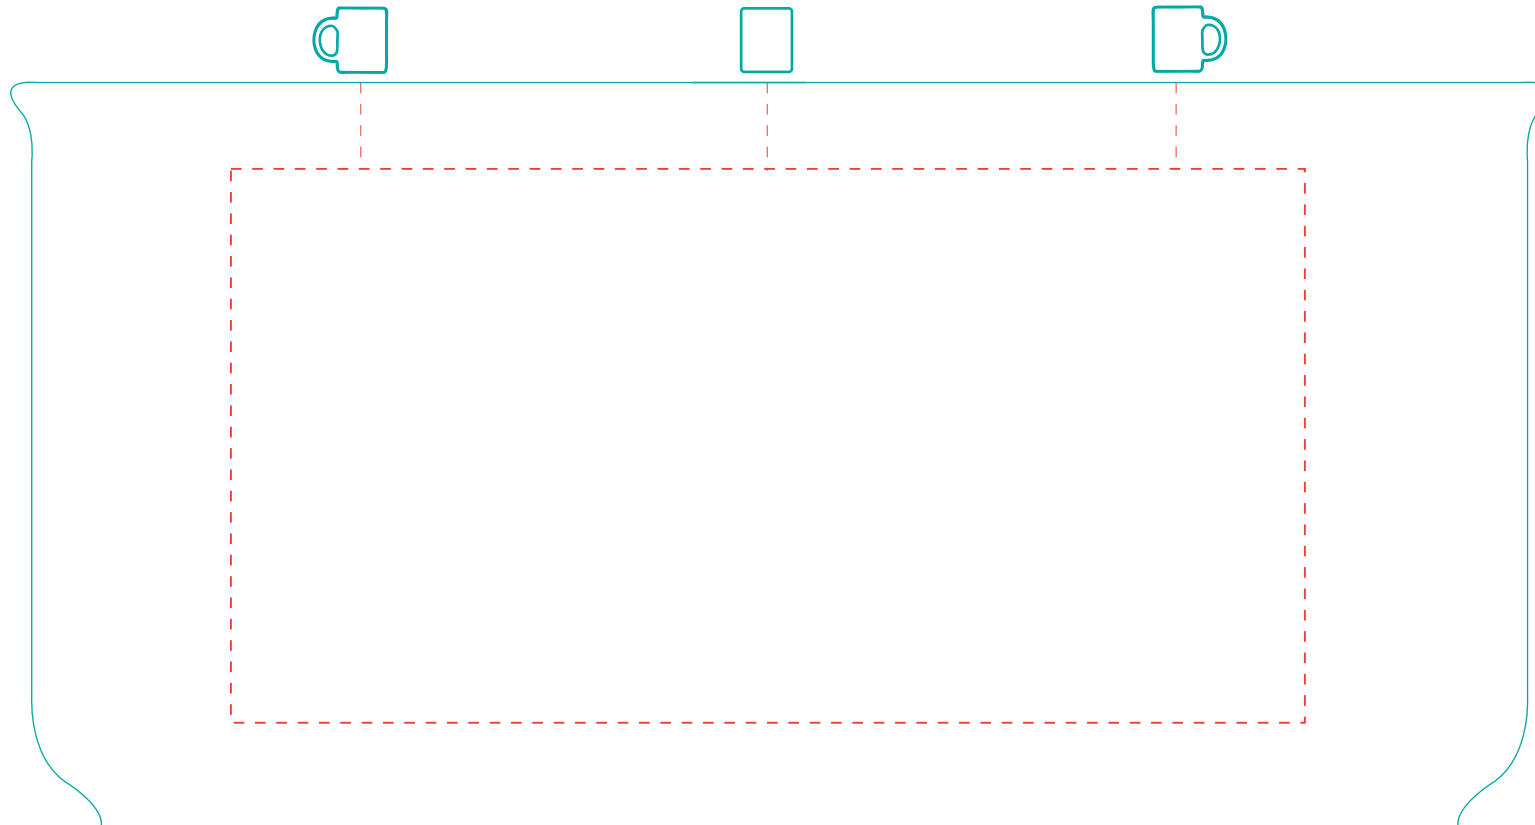

Mira

A 0129

* porcelain * 0,25 l * 95mm \updownarrow * \varnothing 68 mm

Direct Print

--- printing area: length 142 mm, height 73 mm

— overall dimension of the mug