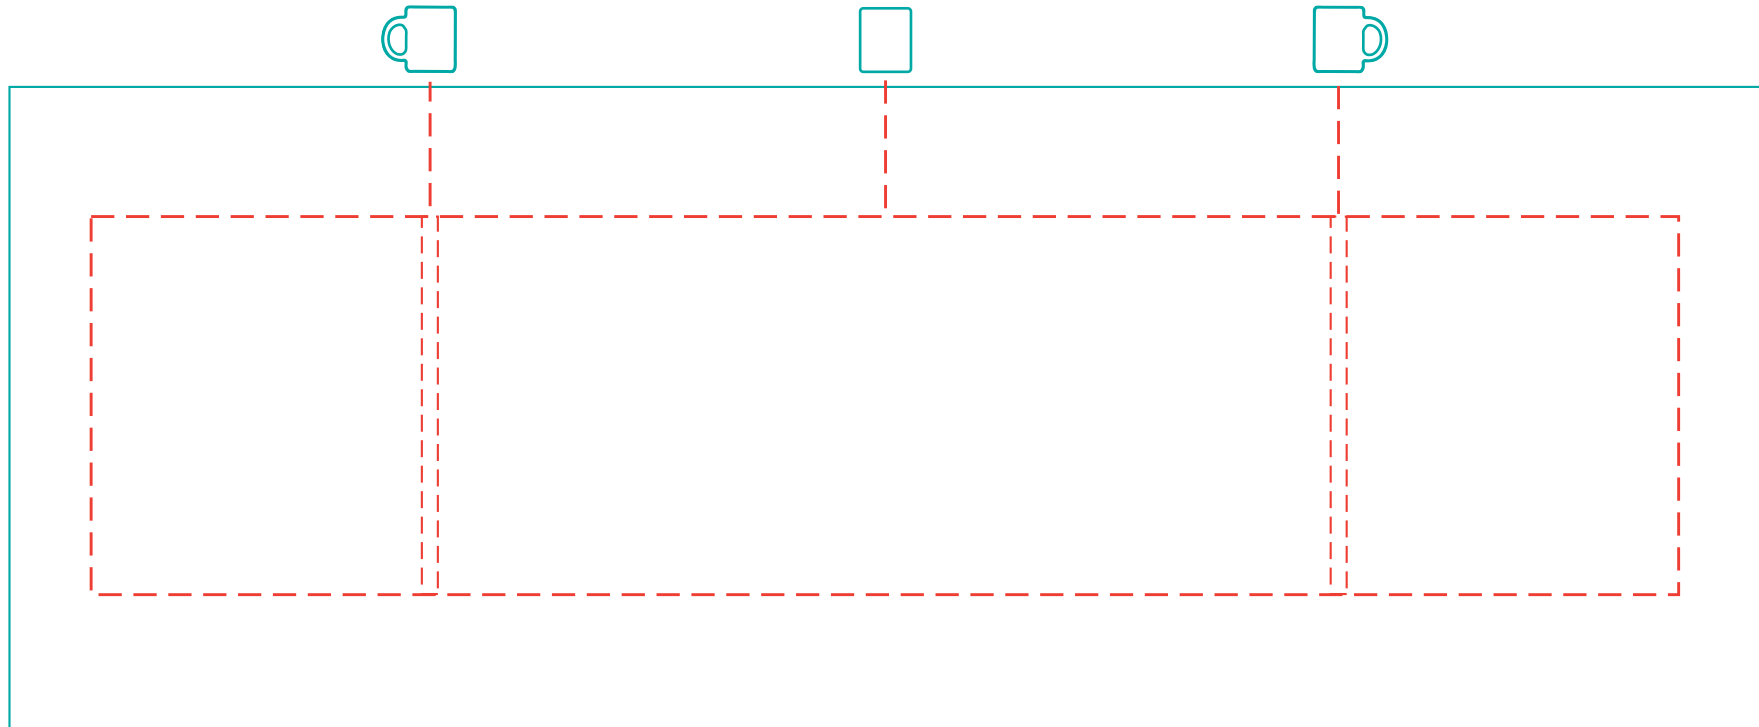

# Molii

A 0441

\* ceramics \* 0,20 l \* 85 mm  $\updownarrow$  \*  $\varnothing$  75 mm

## Transfer Print

--- printing area: length 210 mm, height 50 mm

— overall dimension of the mug