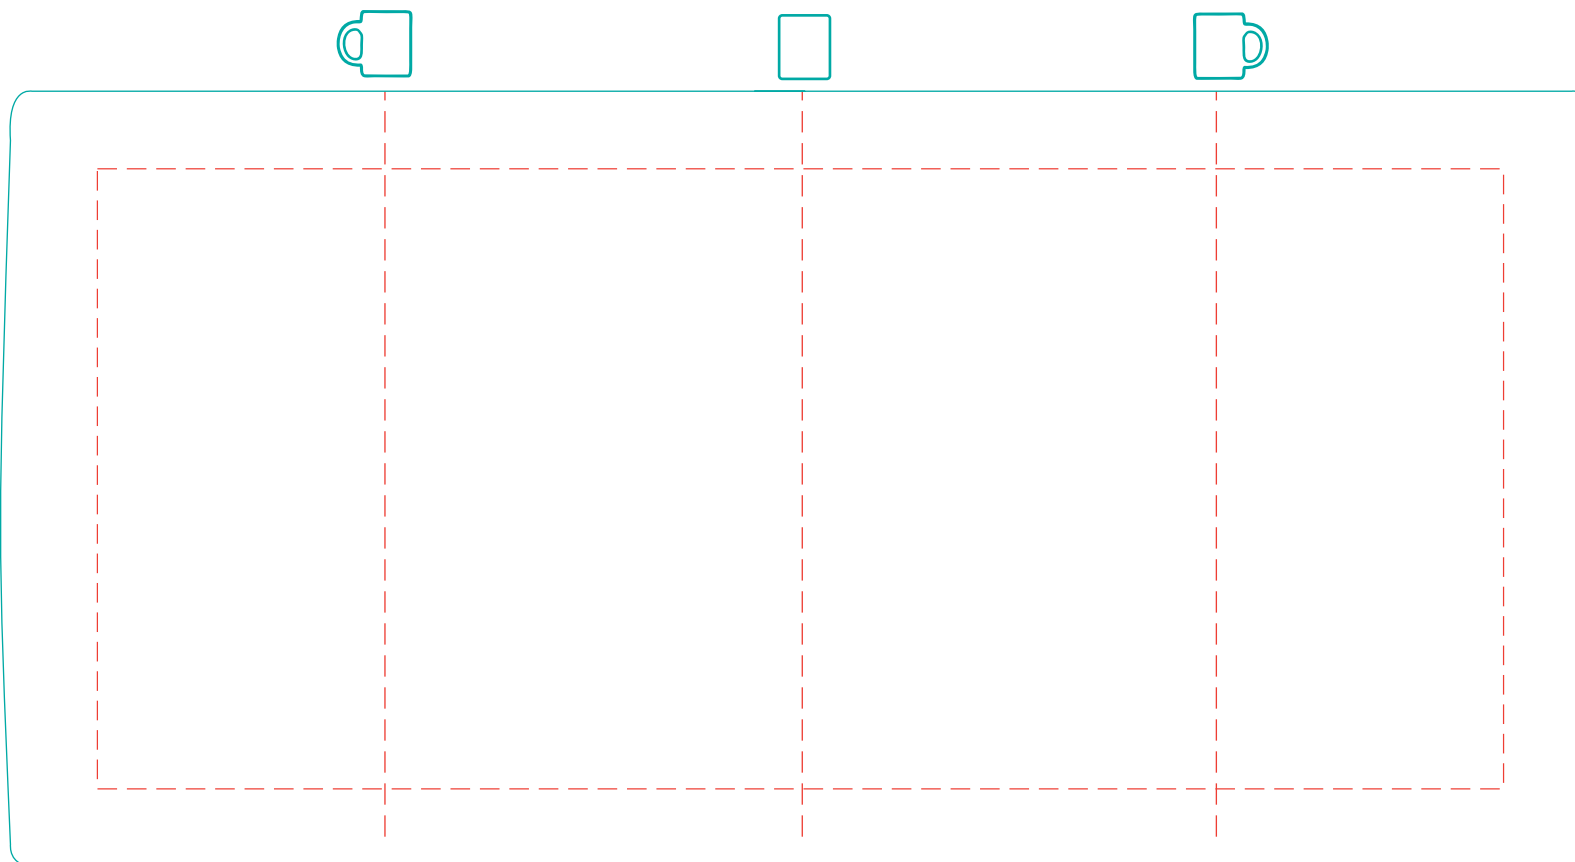

# Vanessa II

Transfer Print

A 00251 \* porcelain \* 0,25 l \* 100 mm  $\updownarrow$  \*  $\varnothing$  70 mm

--- printing area: length 186 mm, height 82 mm

— overall dimension of the mug